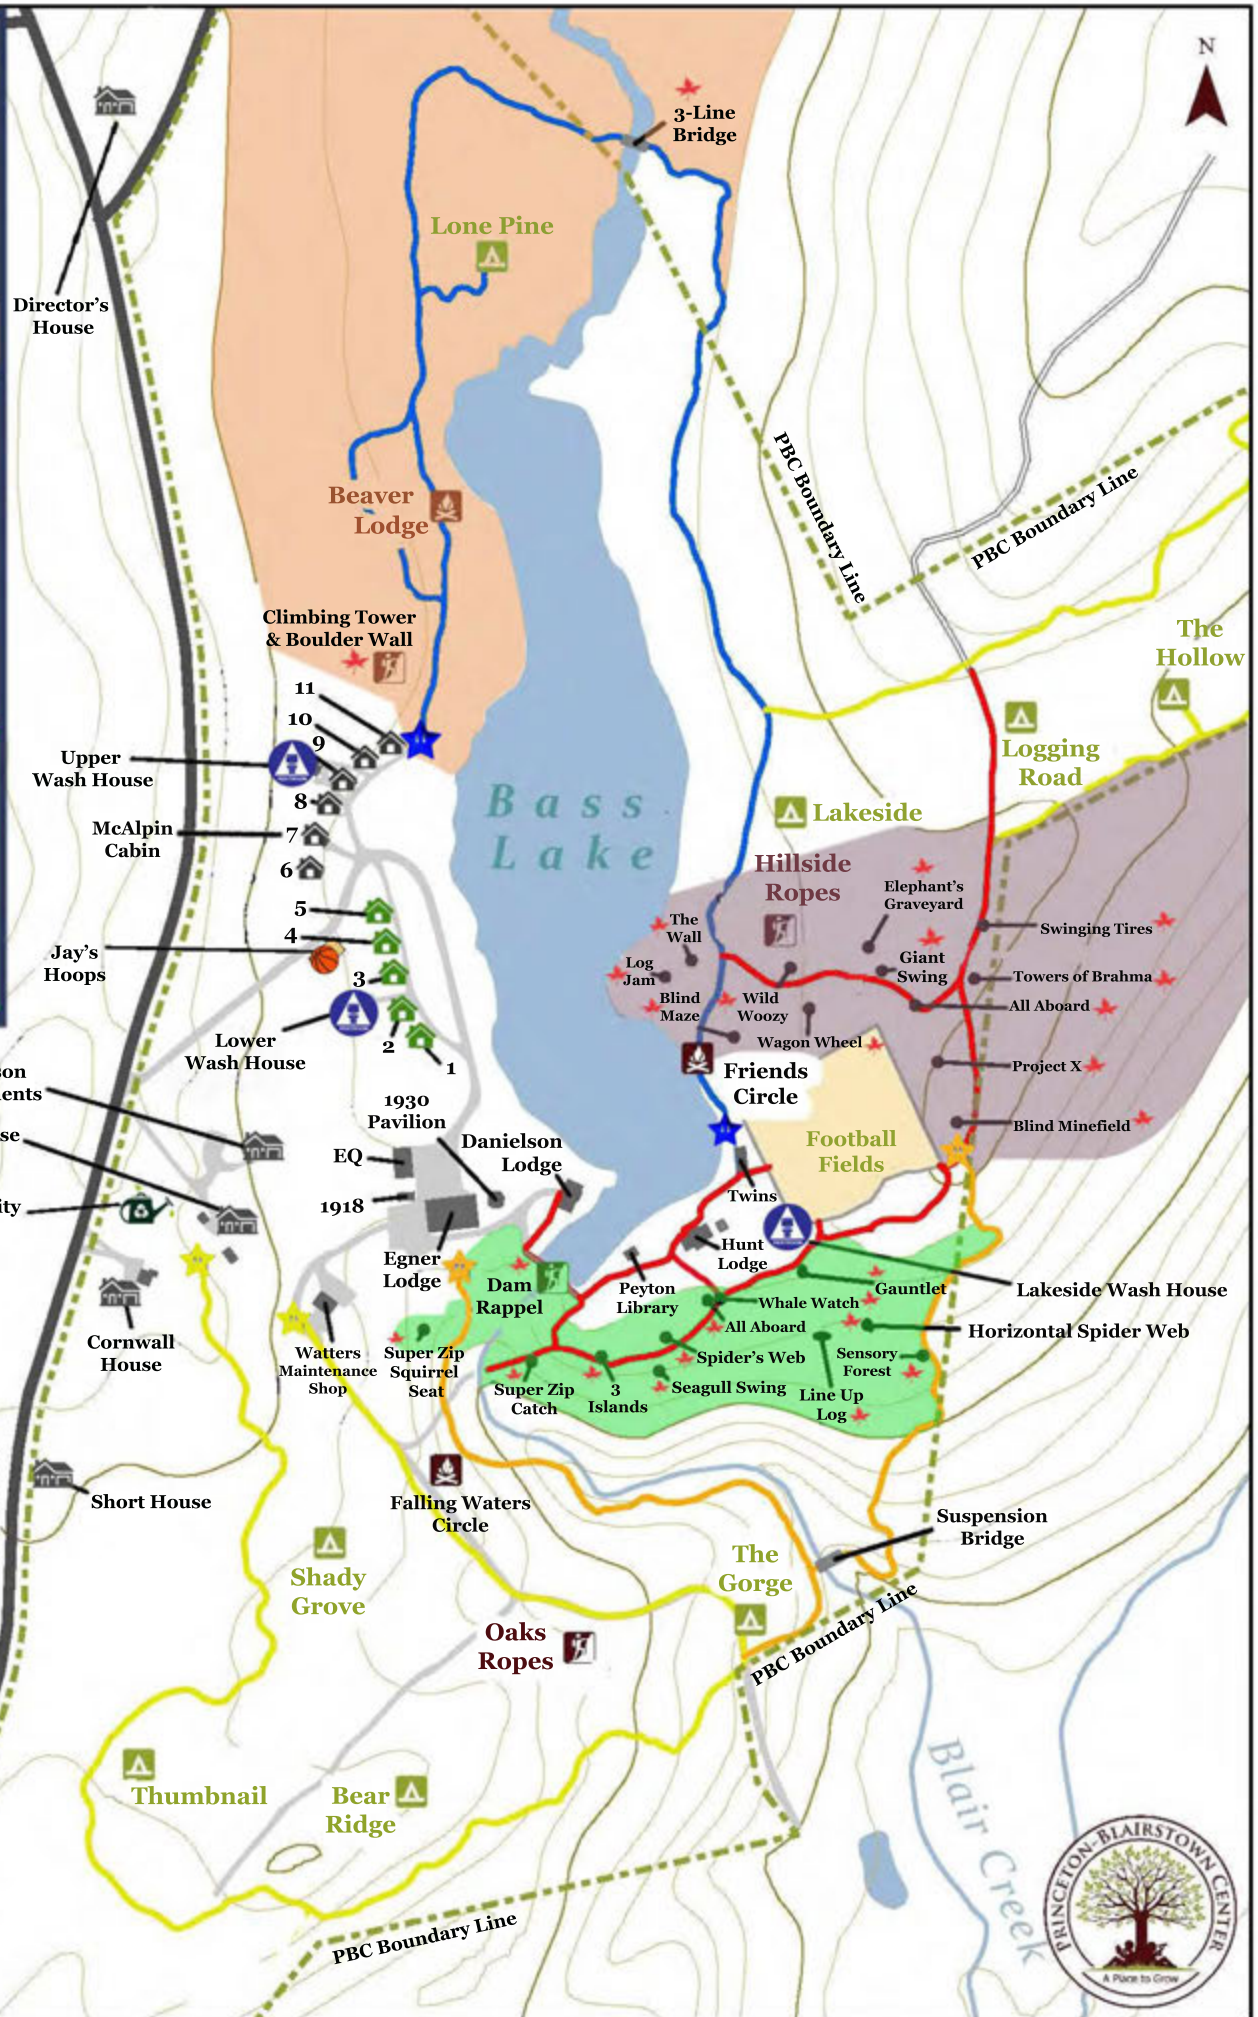

Climbing Tower & Boulder Wall
 3-Line Bridge

UPPER AC
 All Aboard
 Blind Maze
 Blind Minefield
 Elephant's Graveyard
 Giant Swing
 Log Jam
 Project X
 Swinging Tires
 The Wall
 Towers of Brahma
 Wagon Wheel
 Wild Woozy

LOWER AC
3 Islands
All Aboard
Dam Rappel
Horizontal Spider Web
Line Up Log
Seagull Swing
Sensory Forest
Spider's Web
Super Zip Catch
Super Zip Squirrel Seat
Whale Watch

 Element
 Trail
 Restroom

 Campsites
 Upper Cabins 6 - 11
 Lower Cabins 1 - 5

LOWER AC
 3 Islands
 All Aboard
 Dam Rappel
 Horizontal Spider Web
 Line Up Log
 Seagull Swing
 Sensory Forest
 Spider's Web
 Super Zip Catch
 Super Zip Squirrel Seat
 Whale Watch